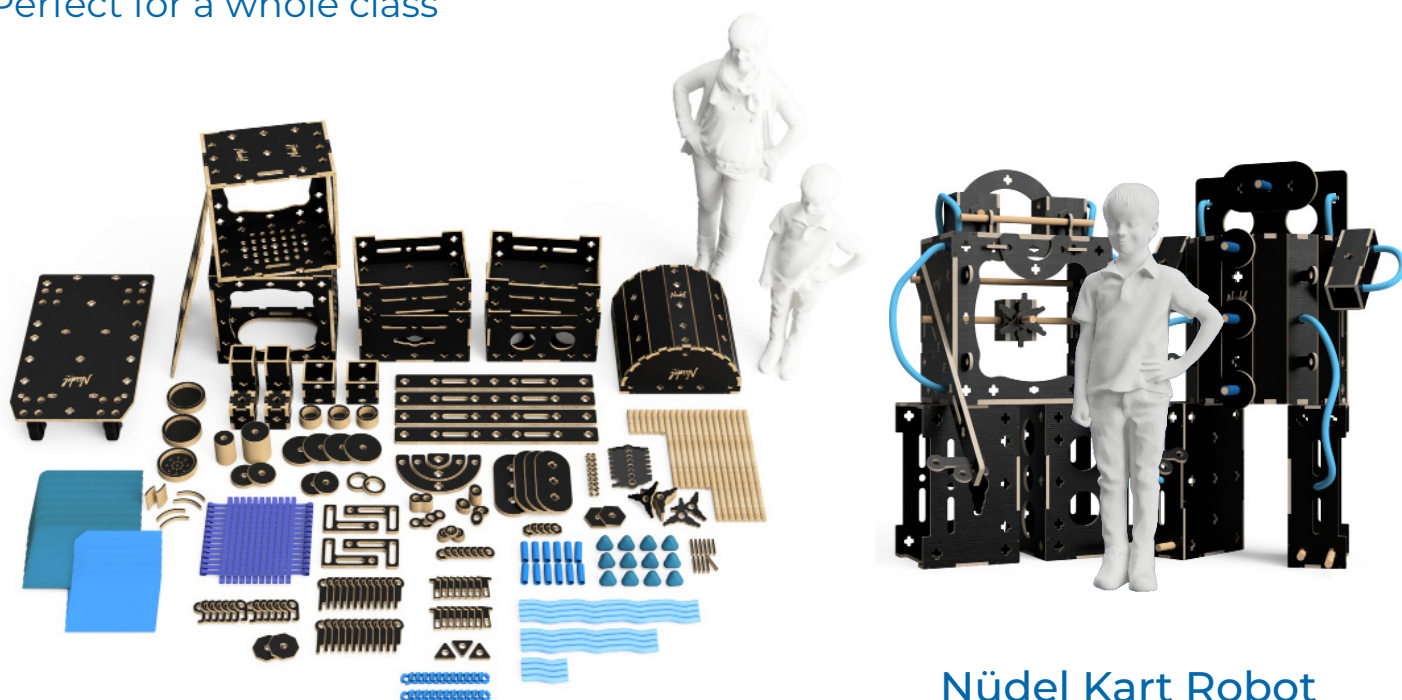

Designed in accordance with:
INTERNATIONAL TOY & PLAYGROUND SAFETY STANDARDS
(AS4685, ISO 8124, ASTM F1487-17)

THE CONTENTS

Inside the Nüdel Kart:

340 play pieces

For up to 30 children (3-12 years)

Perfect for a whole class

Nüdel Kart Robot

Inside the Nüdel Rover:

140 play pieces

For up to 8 children (1-12 years)*

Perfect for small groups

Nüdel Rover Robot

*The Nüdel Rover requires active professional supervision and risk assessment. The Nüdel Rover can be configured in millions of different ways and so might present different risks and hazards to different ages of children, with varying levels of competency and development. Refer to manuals for further information.