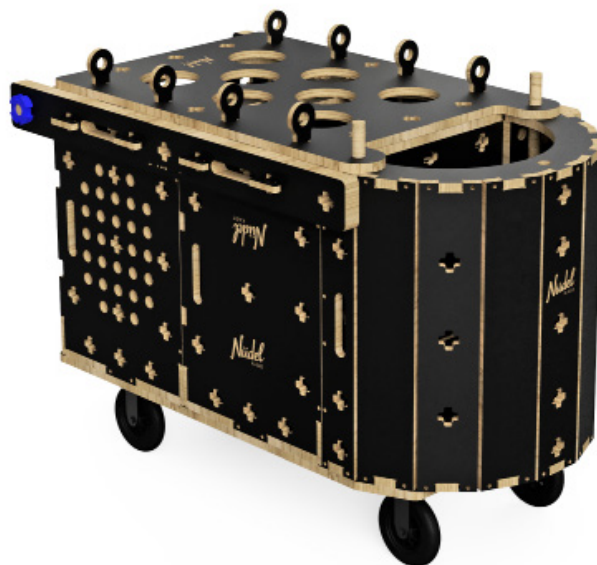

THE DETAILS

High quality, robust and easily maintainable for years of creativity.

Delivered flat packed or assembled

Extensive Facilitator and Construction Manual

Pack Up Cards included

Tools and maintenance kit included

1 year limited warranty

Niidel^{TM}

KART

This product complies with:
INTERNATIONAL SAFETY STANDARDS (ASTM F963, EN71)
✓USA ✓EUROPE ✓AUSTRALIA

Designed in accordance with:
INTERNATIONAL TOY & PLAYGROUND SAFETY STANDARDS
(AS4685, ISO 8124, ASTM F1487-17)

Niidel^{TM}

ROVER