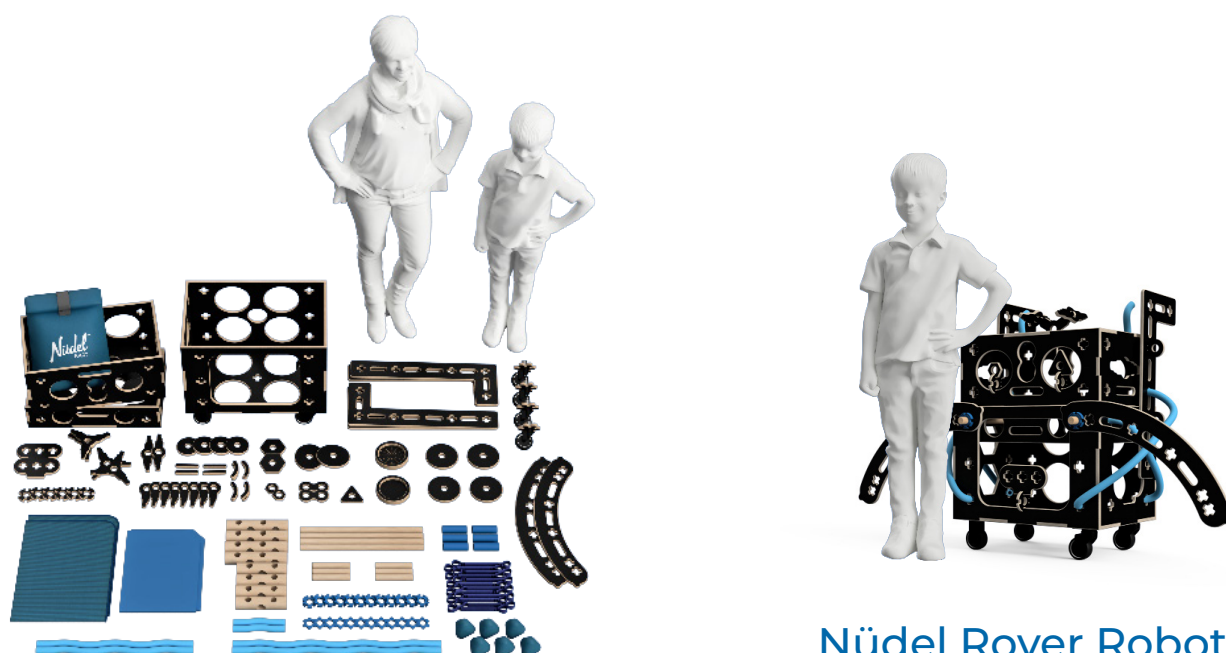

Nüdel Kart Robot

Inside the Nüdel Rover:

140 play pieces

For up to 8 children (1-12 years)*

Perfect for small groups

Nüdel Rover Robot

*The Nüdel Rover requires active professional supervision and risk assessment. The Nüdel Rover can be configured in millions of different ways and so might present different risks and hazards to different ages of children, with varying levels of competency and development. Refer to manuals for further information.