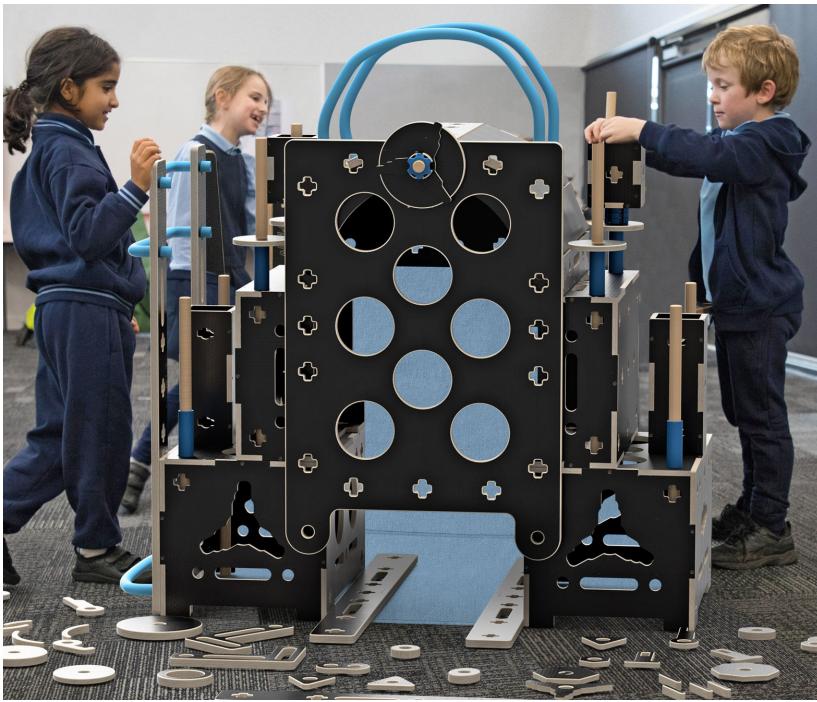

Nüdel Kart Robot

Inside the Nüdel Rover:

140 play pieces

For up to 8 children (1-12 years)*

Perfect for small groups

Nüdel Rover Robot

*The Nüdel Rover requires active professional supervision and risk assessment. The Nüdel Rover can be configured in millions of different ways and so might present different risks and hazards to different ages of children, with varying levels of competency and development. Refer to manuals for further information.