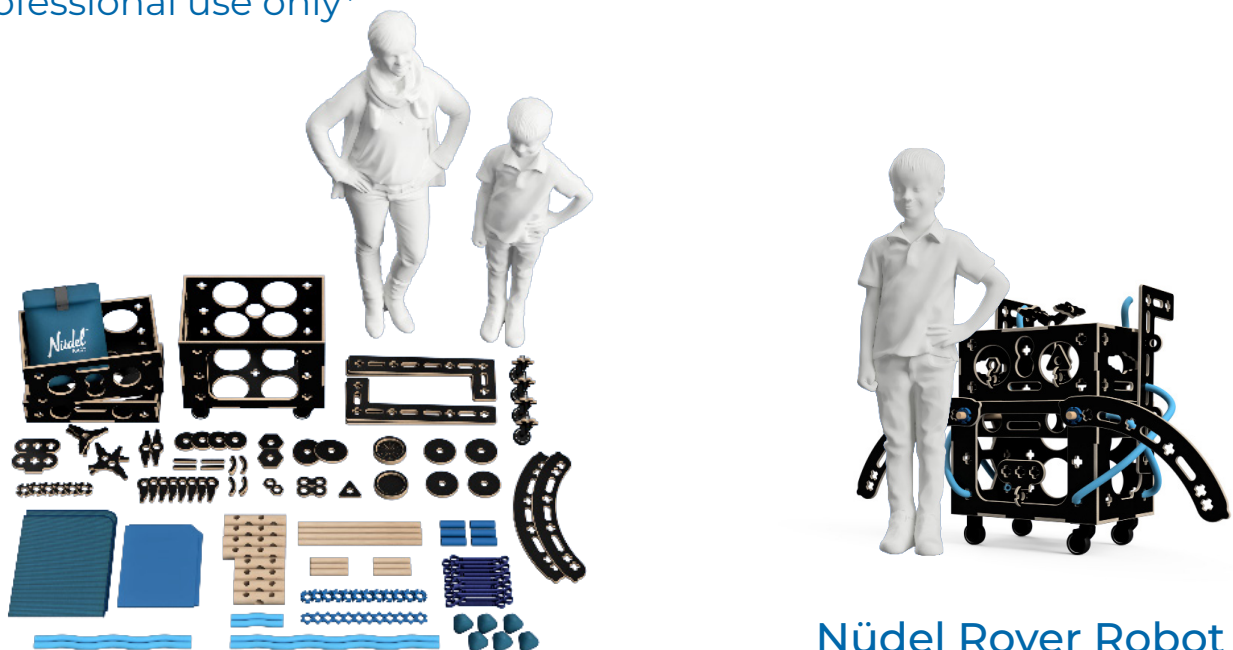

Nüdel Kart Robot

Inside the Nüdel Rover:

140 play pieces

For up to 8 children (1-12 years)

Perfect for small groups

For Professional use only*

Nüdel Rover Robot

*The Nüdel Rover requires active professional supervision and risk assessment. The Nüdel Rover can be configured in millions of different ways and so might present different risks and hazards to different ages of children, with varying levels of competency and development. Refer to manuals for further information.