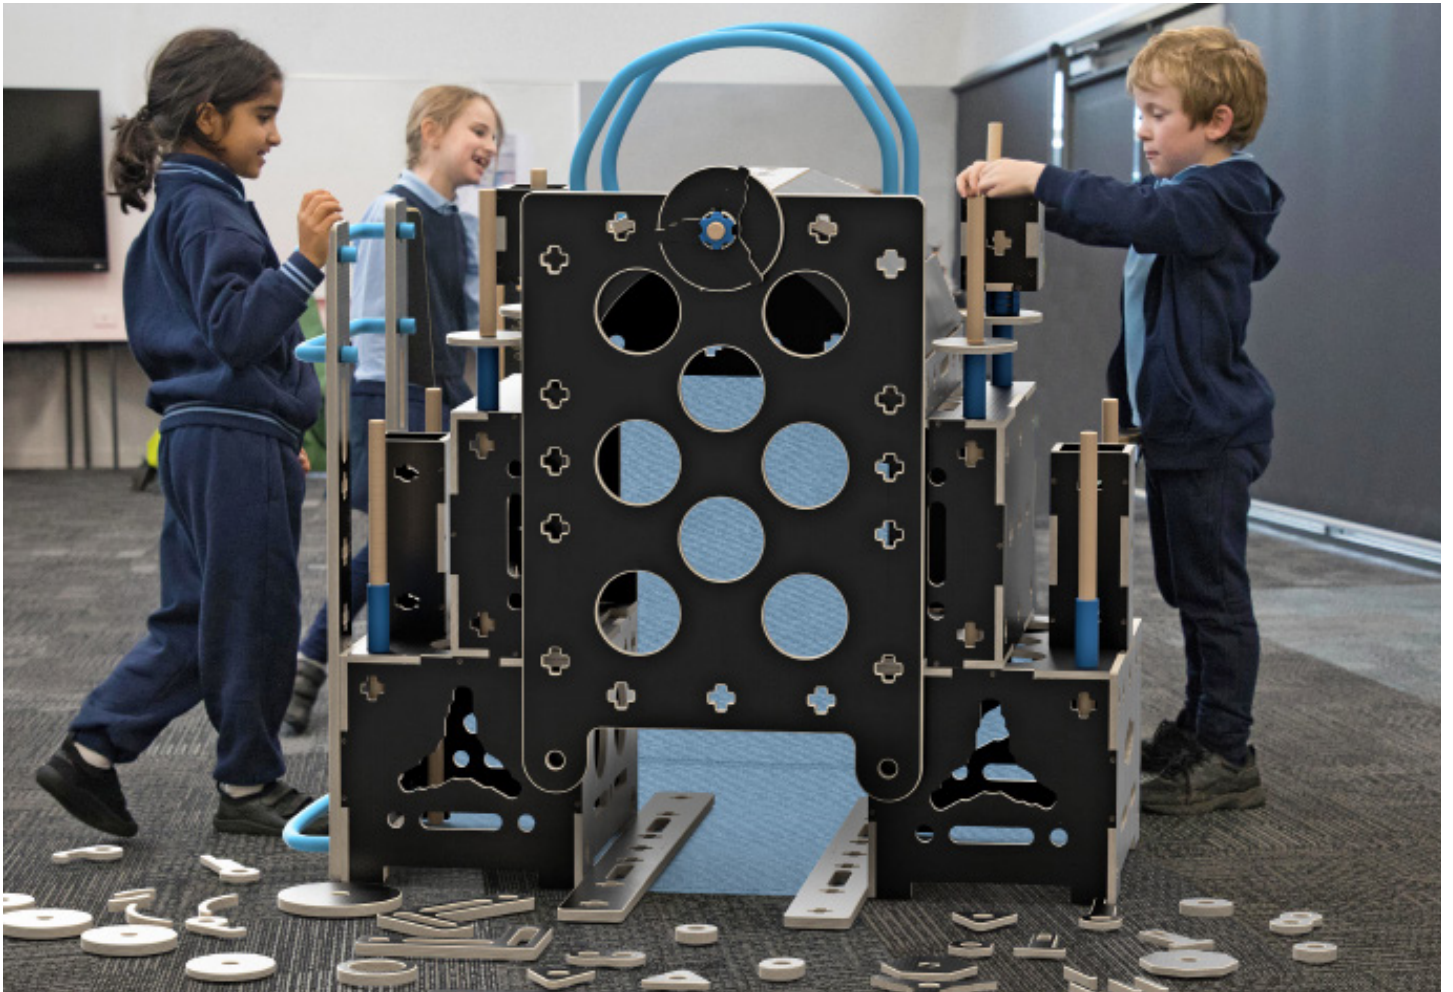

ANYTHING IS POSSIBLE

Nüdel is on a mission to transform learning with the best tools in STEM, creativity and social skills development. Our mobile, loose-parts tools can be reconfigured in endless ways to encourage daily self-directed learning. Everything we make is built-to-last, environmentally sustainable, easily maintainable and 100% of profits support Playground Ideas.

Nüdel Kart Robot

Inside the Nüdel Rover:

140 play pieces

For up to 8 children (1-12 years)

Perfect for small groups

For Professional use only*

Nüdel Rover Robot

*The Nüdel Rover requires active professional supervision and risk assessment. The Nüdel Rover can be configured in millions of different ways and so might present different risks and hazards to different ages of children, with varying levels of competency and development. Refer to manuals for further information.

Nüdel can also be used as a:

- Pastoral care program
- OSHC program
- Playground extension
- Wet weather activity
- Drama and PE resource

Nüdel supports more than curriculum:

- STEM and 21st Century skills
- First principles thinking
- Self regulation and growth mindset
- Creativity and problem solving
- EQ, social skills and well-being