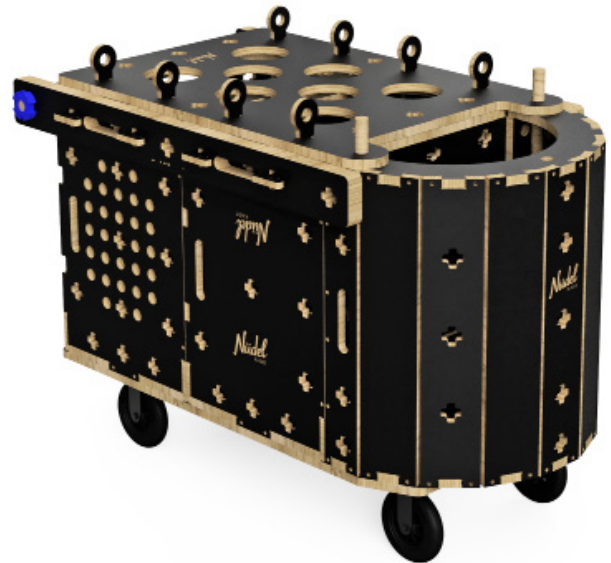

THE DETAILS

High quality, robust and easily maintainable for years of creativity.

Delivered flat packed or assembled

Extensive Facilitator and Construction Manual

Pack Up Cards included

Tools and maintenance kit included

1 year limited warranty

Nidel™ KART

This product complies with:
INTERNATIONAL SAFETY STANDARDS (ASTM F963, EN71)
✓USA ✓EUROPE ✓AUSTRALIA

Designed in accordance with:
INTERNATIONAL TOY & PLAYGROUND SAFETY STANDARDS
(AS4685, ISO 8124, ASTM F1487-17)

Nidel™ ROVER