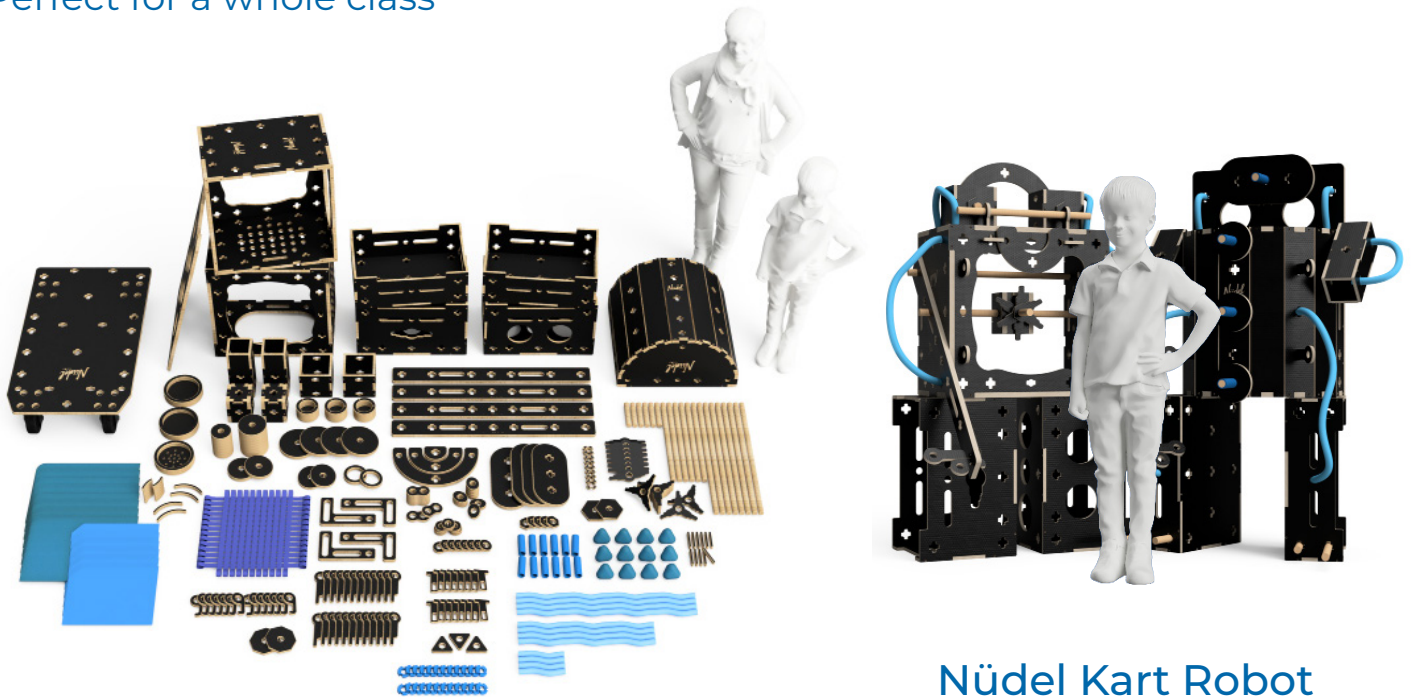

Designed in accordance with:
INTERNATIONAL TOY & PLAYGROUND SAFETY STANDARDS
(AS4685, ISO 8124, ASTM F1487-17)

THE CONTENTS

Inside the Nüdel Kart:

340 play pieces

For up to 30 children (3-12 years)

Perfect for a whole class

Nüdel Kart Robot

Inside the Nüdel Rover:

140 play pieces

For up to 8 children (1-12 years)

Perfect for small groups

For Professional use only*

Nüdel Rover Robot

*The Nüdel Rover requires active professional supervision and risk assessment. The Nüdel Rover can be configured in millions of different ways and so might present different risks and hazards to different ages of children, with varying levels of competency and development. Refer to manuals for further information.